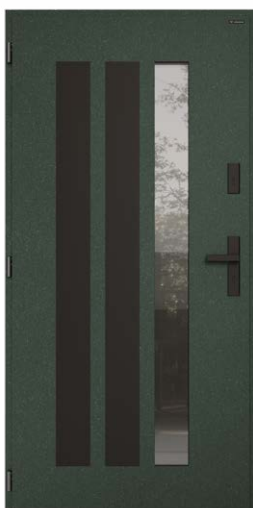

as seen **from the inside**

NOBE 109

Colour: HI Modern Graphite

Glass: Stopsol grey

Hardware: Haga I handle-pull, black

Hinges: 3 standard hinges with cover plates in black colour

NOBE 110

Colour: HI Deep Green