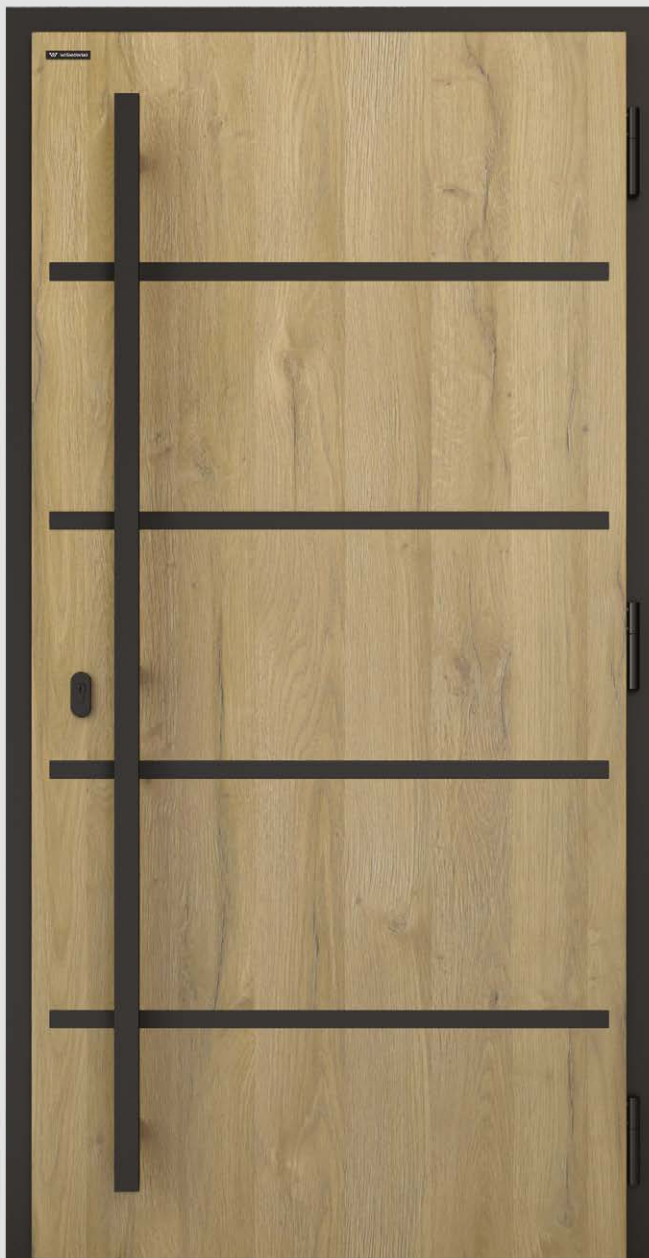

as seen **from the outside**

NOVA 009

NOVA doors offer RC2 resistance even without locking with a key. Thanks to their advanced structure, solid materials, and multi-point security features, they effectively protect against burglary attempts already in the standard configuration.

Learn more about
door security classes.

Colour: Woodec Turner Oak Malt

Hardware: Haga I handle / Q10 40x20 pull L=1,800 mm / black

Decorative motif: Modern Black (RAL 9005)

Hinges: 3 standard hinges with cover plates in black colour