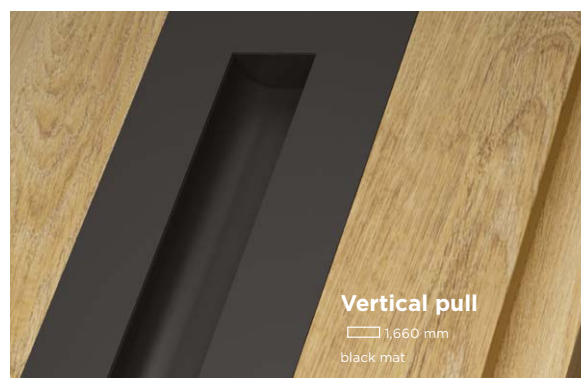

Handle types

Haga I

colour: inox
oblong cover plate

Haga I

colour: black mat,
oblong cover plate

Diana

colour: black anodized, inox
split cover plate, RC class

Mars

colour: black anodized, inox
split cover plate, RC class

Standard

colour: stainless steel
oblong cover plate

Pull types

Handles and pulls available with selected doors: ▲ NOVA ■ NOBE

If you value clean lines and modern details, choose the NOVA U Line with a flush long pull. This solution creates a uniform,

perfectly smooth door leaf surface. The absence of protruding elements and the precisely refined details align with the latest

architectural trends focused on simplicity and ease of use. The U Line designs are compatible with WIŚNIOWSKI Connected..

Discover the NOVA U Line!