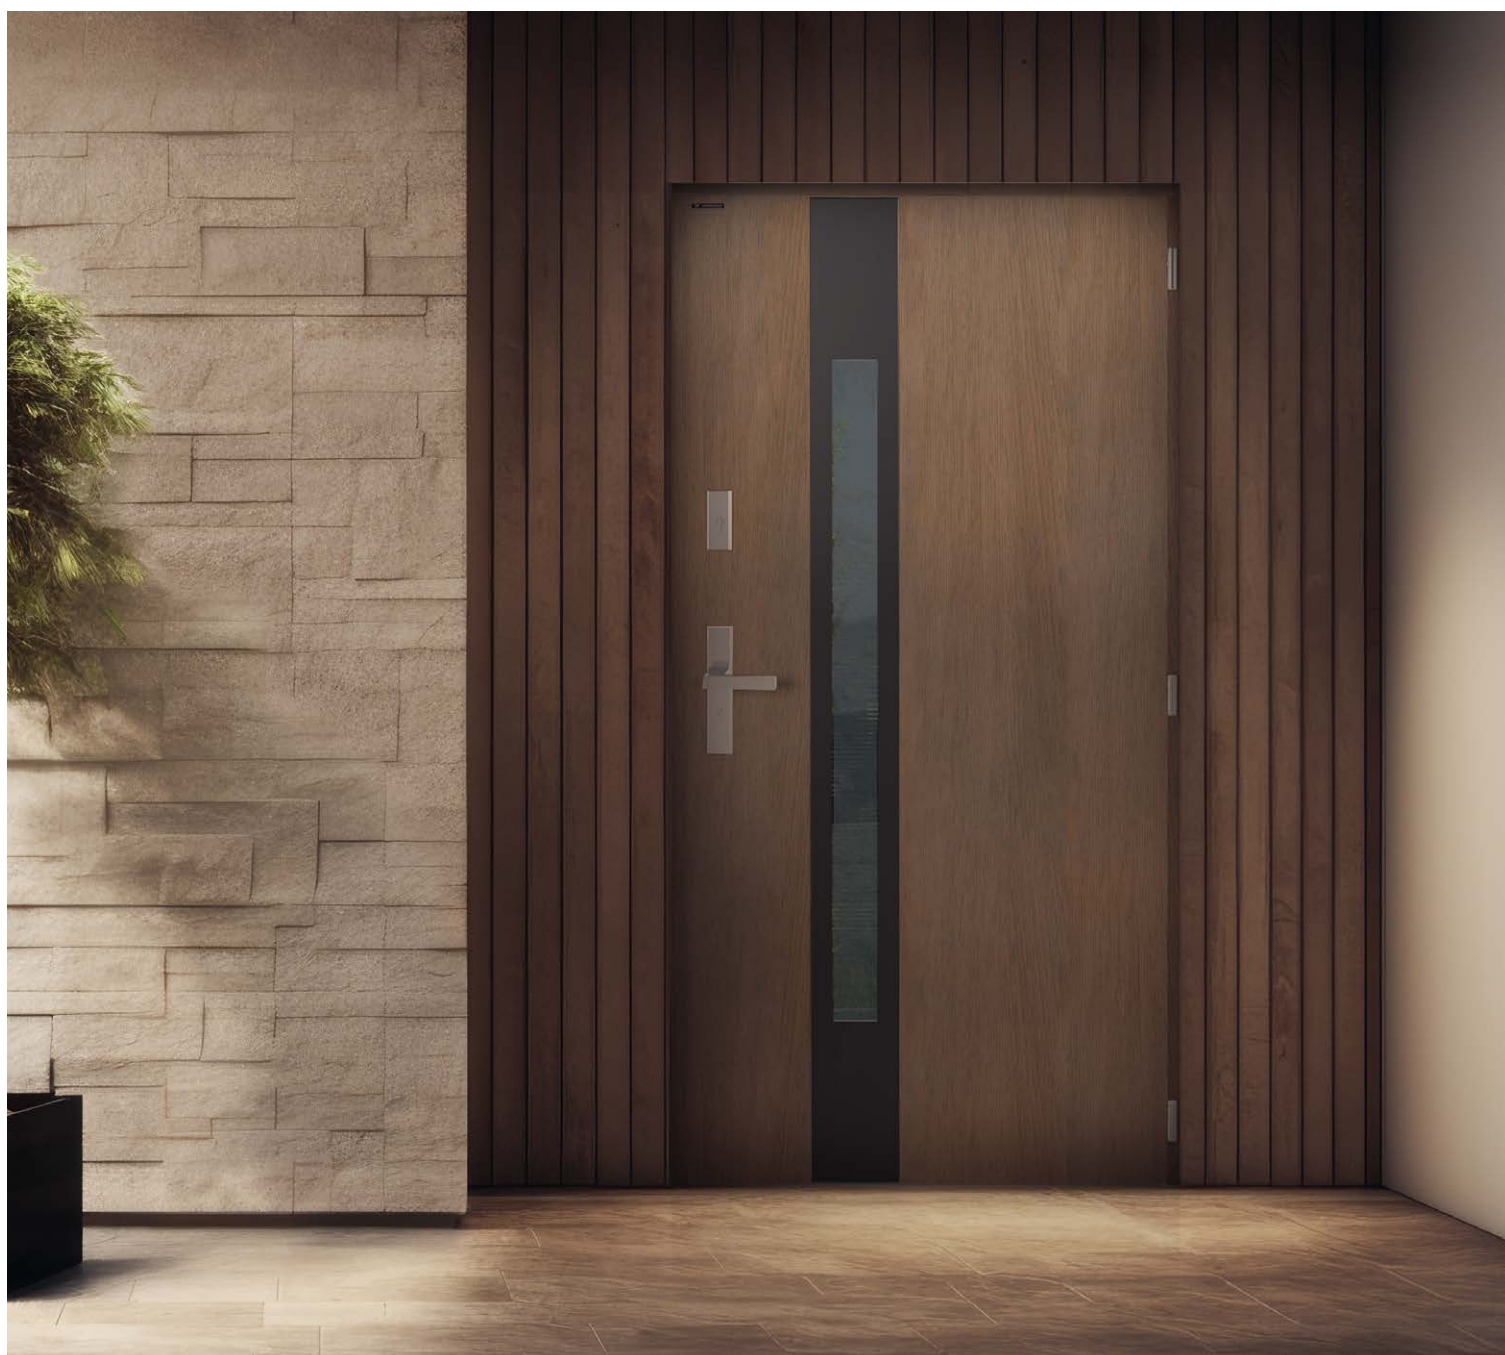

Decorative motif: stainless steel, customized

Hinges: 3 standard hinges
with cover plates in silver colour

as seen **from the outside**

as seen **from the inside**

NOBE 115

Colour: Woodec Turner Oak Malt

Hardware: Haga I handle-pull, black

Decorative motif: Modern Black (RAL 9005),
customized

Hinges: 3 standard hinges with cover plates in
black colour

What's **inside** your door

A door is more than just a leaf and a handle. It is a set of solutions that protect the interior against noise, cold, and unwanted visitors. And at the same time - it looks great. See how every element works for your peace of mind, style, and security.