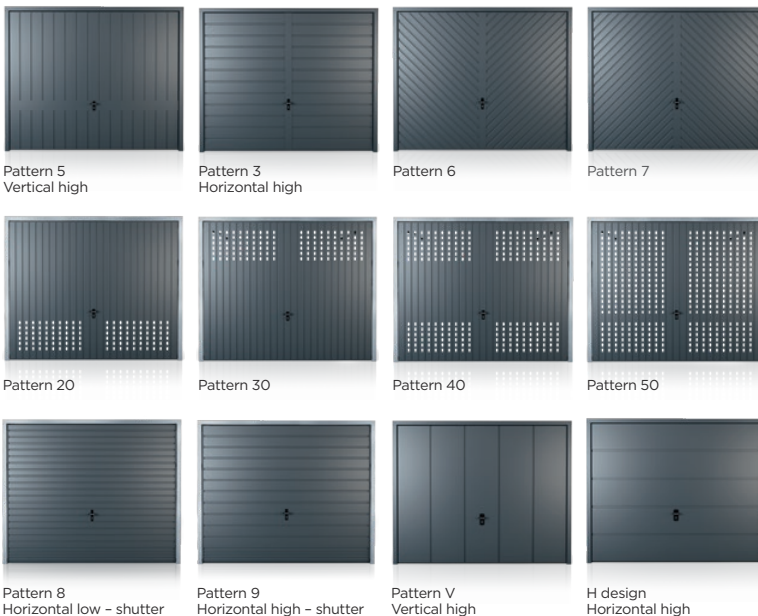

Simple design and reliable operation

Up and over garage doors are a popular and reliable solution, valued for their simple design and ease of use. Available in insulated and uninsulated versions, with a wide range of models and colours, they can be tailored to individual needs.