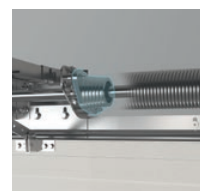

Integrated spring break safety device. A guarantee of safety.